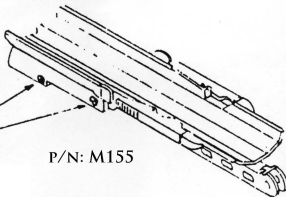

LIGHT WEAPON SYSTEMS

SCOPE MOUNT
FOR: M100FS, M100, M105, M110

INSTALL SCOPE
MOUNT WITH
SCREWS PROVIDED

REMOVE EXISTING
TAKE DOWN PINS

P/N: M155

1090 Hemlock St.
Elgin, O R 97827

FAX: (541) 437-1031
PHONE: (541) 437-1035